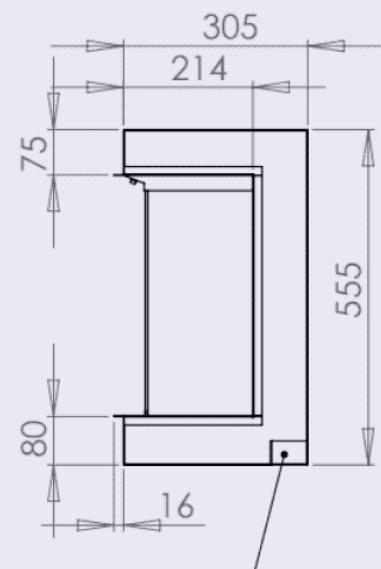

# i1500e Deep three sided arrangement

Cable and mood light entry