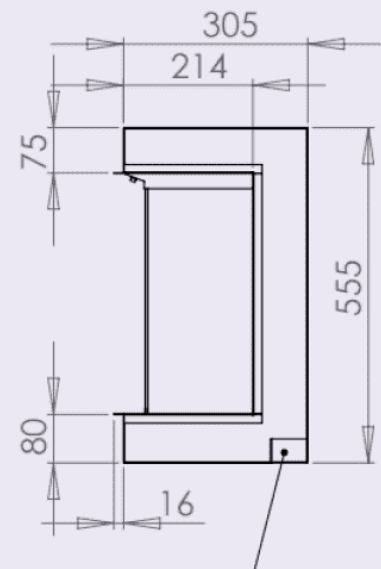

# i1500e Deep three sided arrangement

Cable and mood light entry