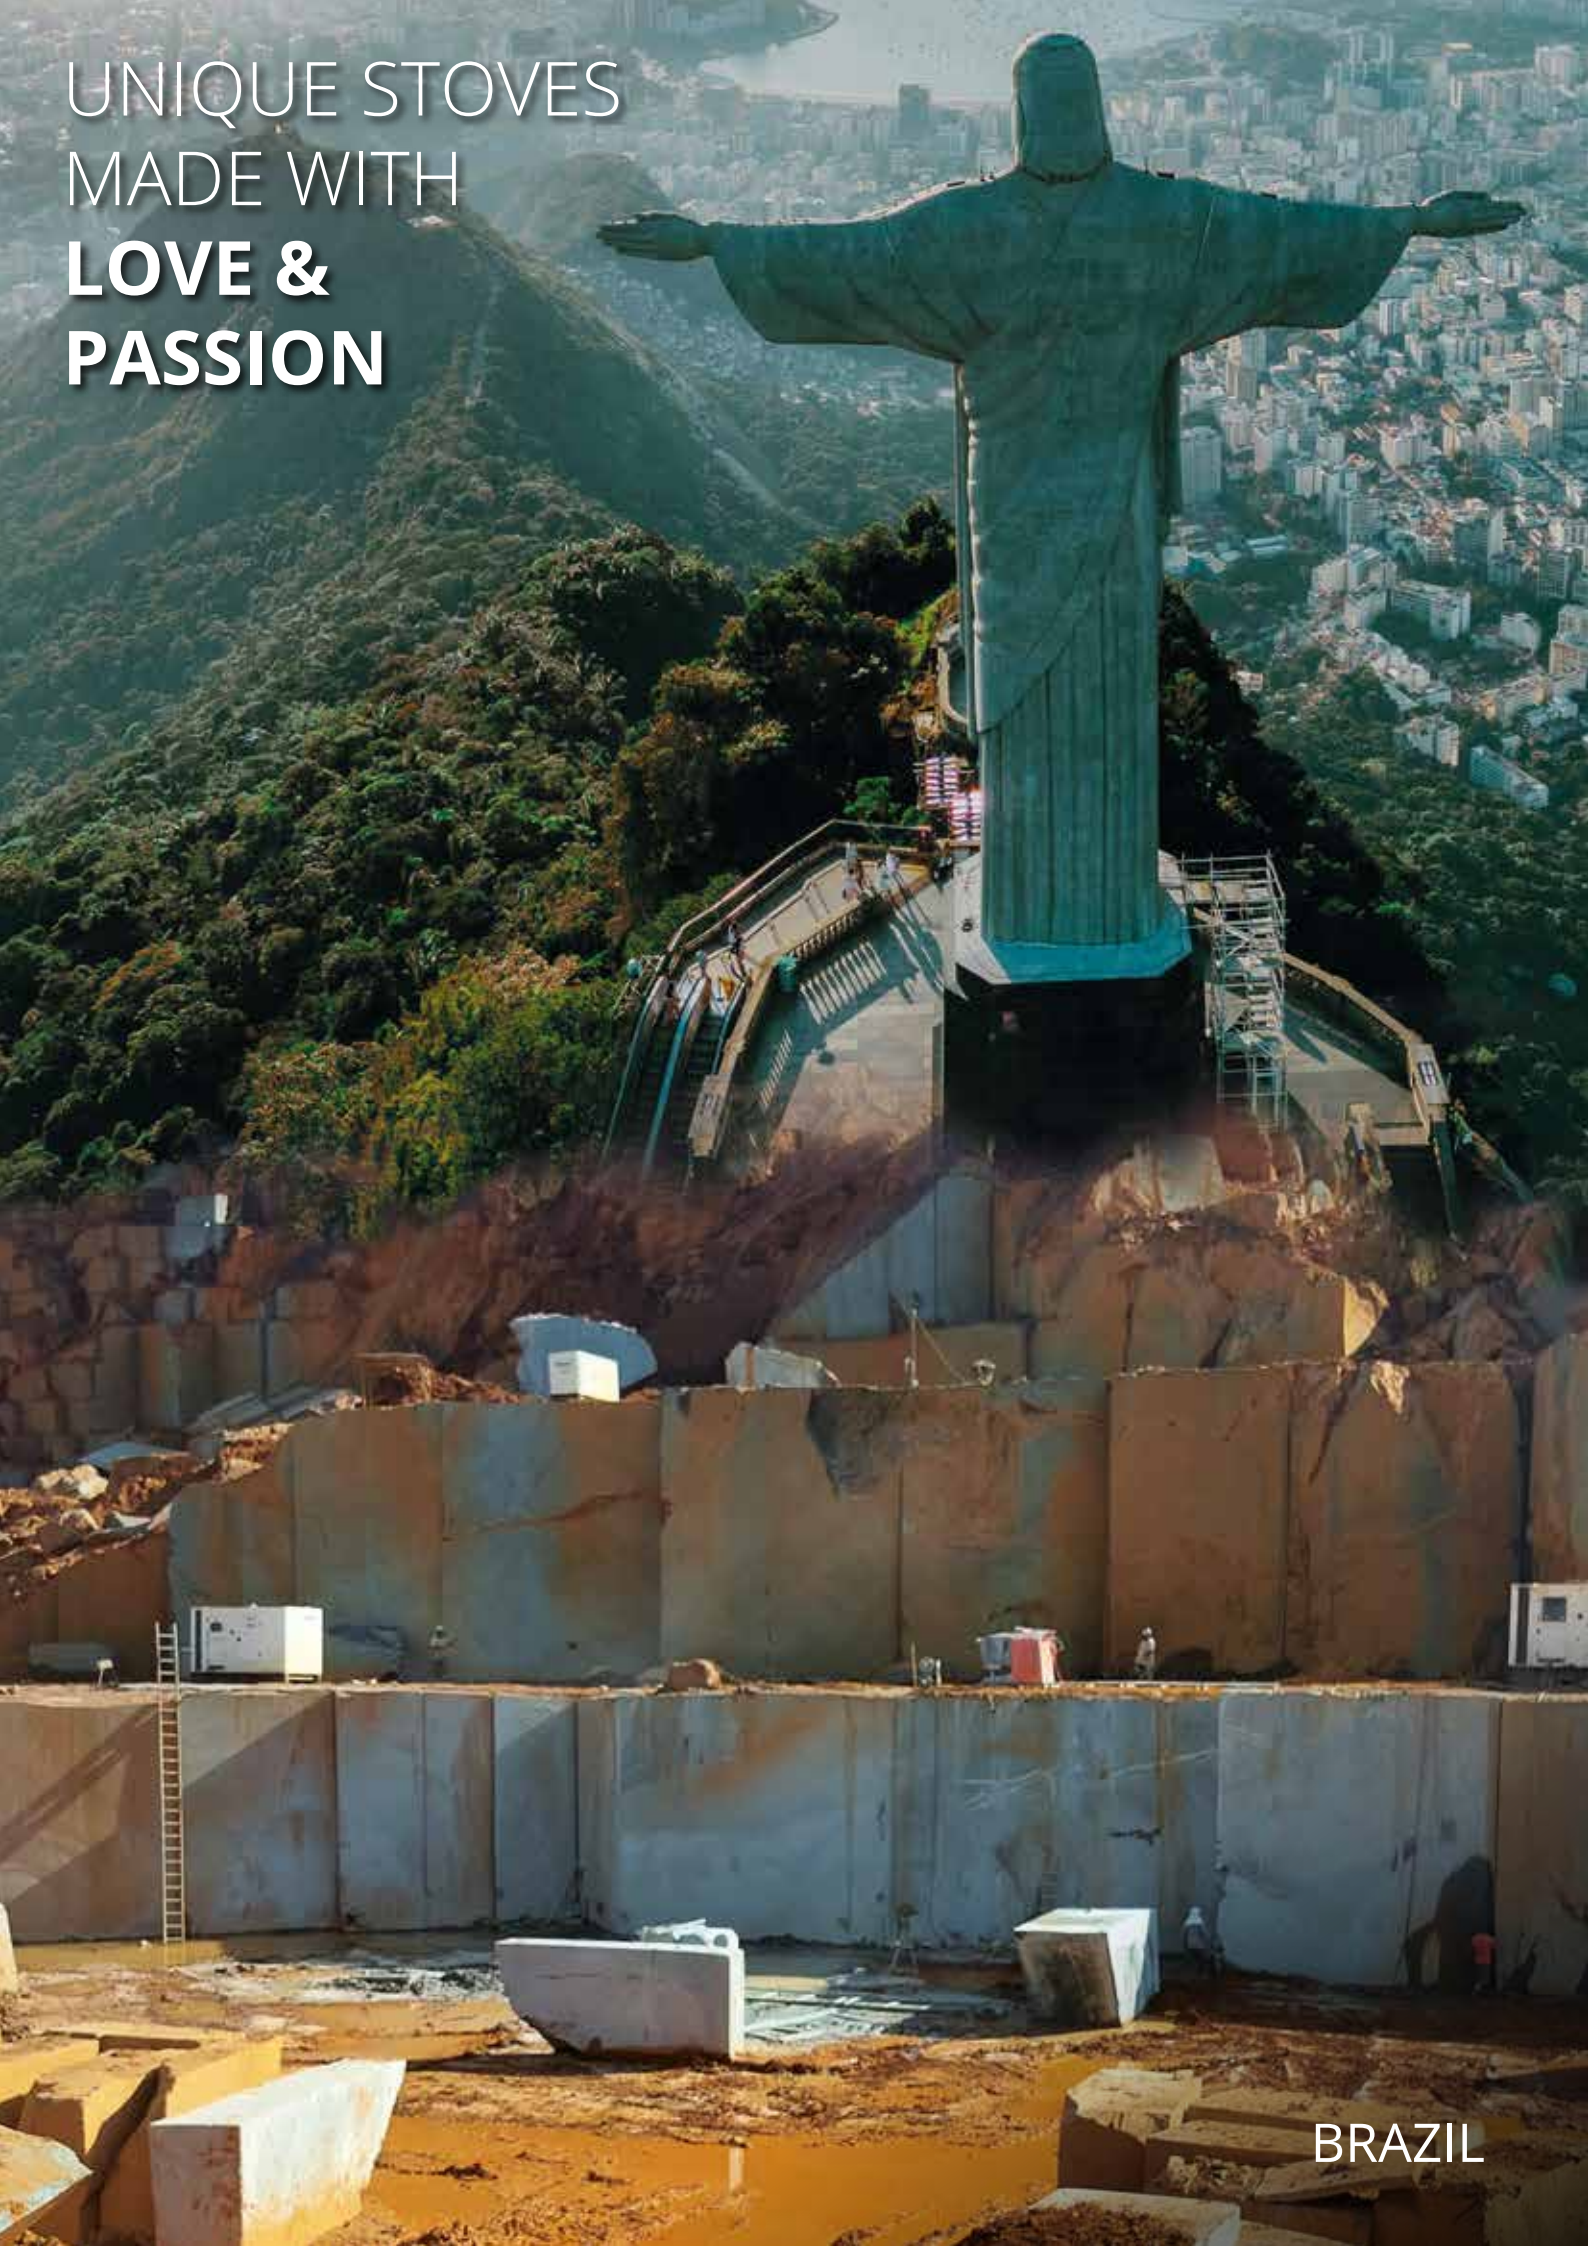

UNIQUE STOVES
MADE WITH
**LOVE &
PASSION**

BRAZIL