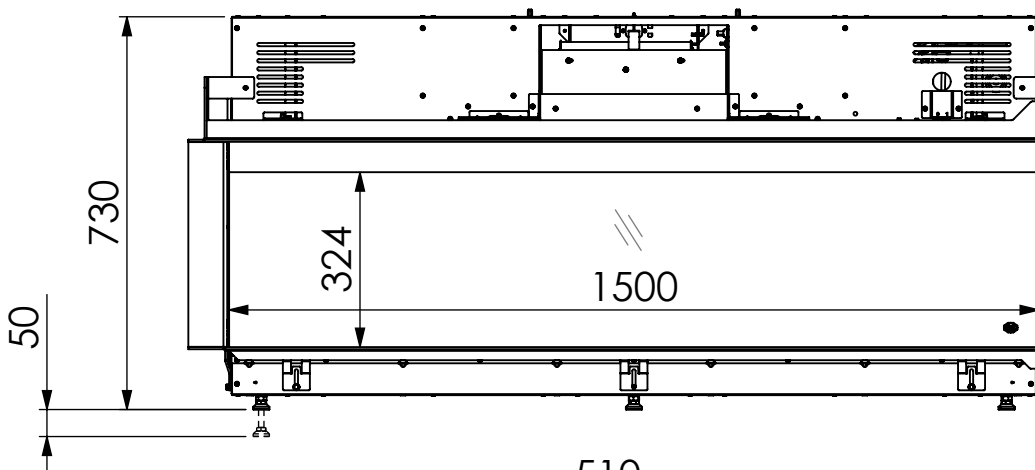

Virtuo 150/2 Evolve Links

Virtuo 150/2 Evolve Links

dim" = inch
[dim] = mm