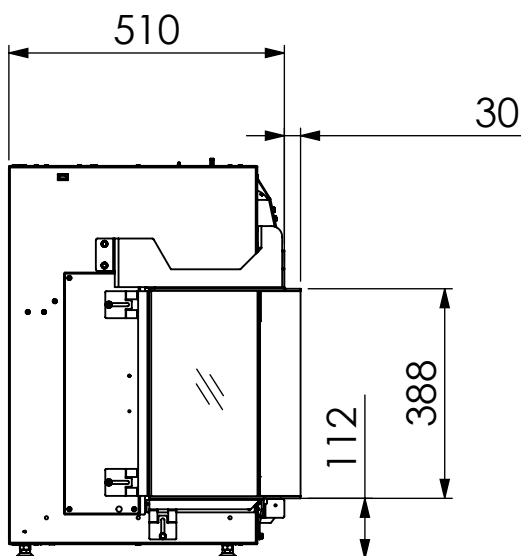

Virtuo 150/2 Evolve Links

Virtuo 150/2 Evolve Links

dim" = inch
[dim] = mm