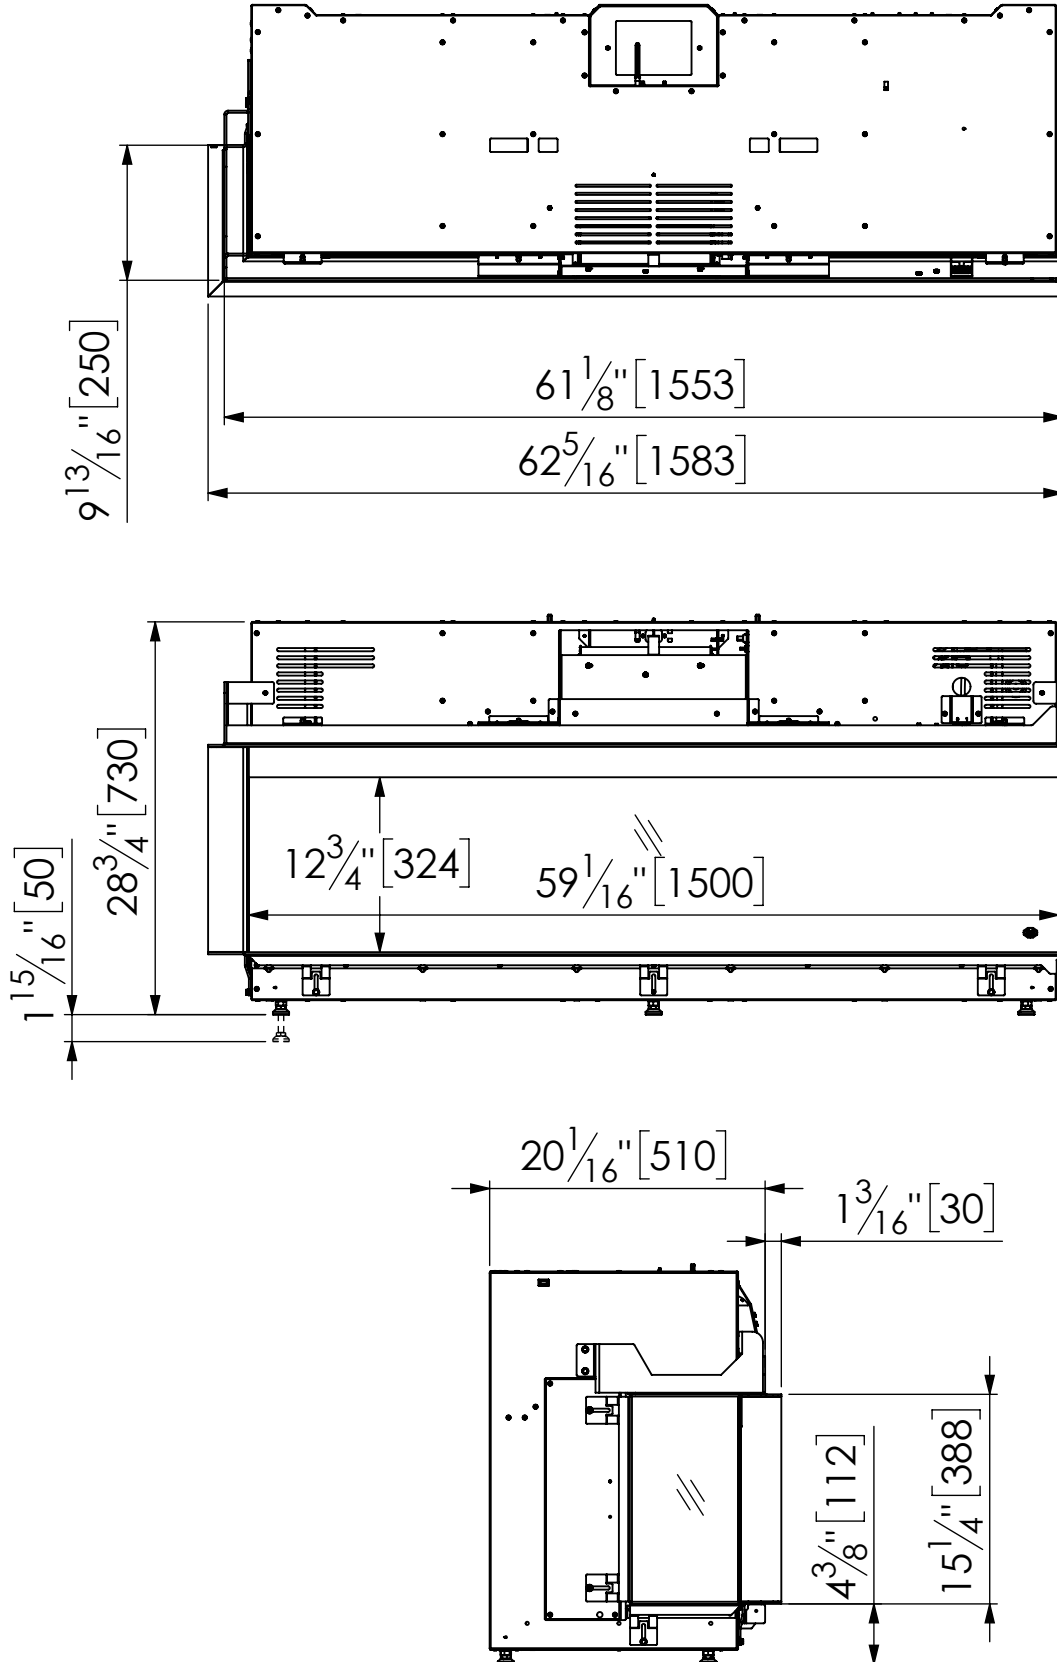

Virtuo 150/2 Evolve Links

Virtuo 150/2 Evolve Links

dim" = inch
[dim] = mm