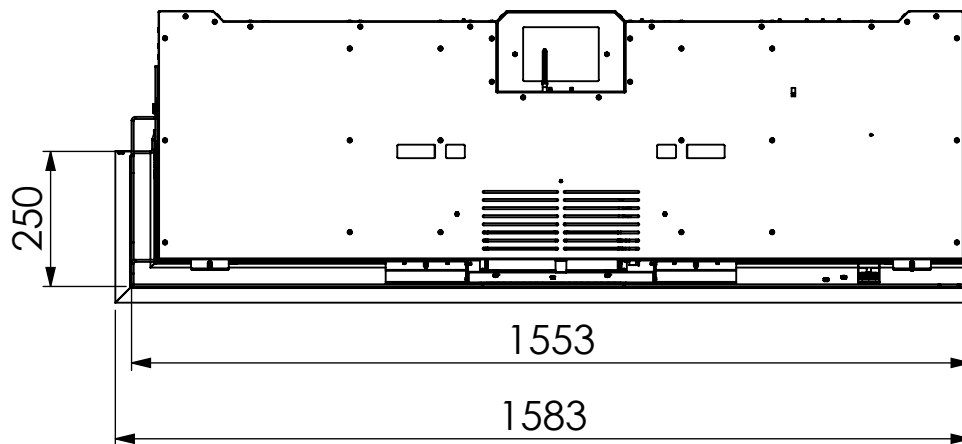

Virtuo 150/2 Evolve Links

Virtuo 150/2 Evolve Links

dim" = inch
[dim] = mm