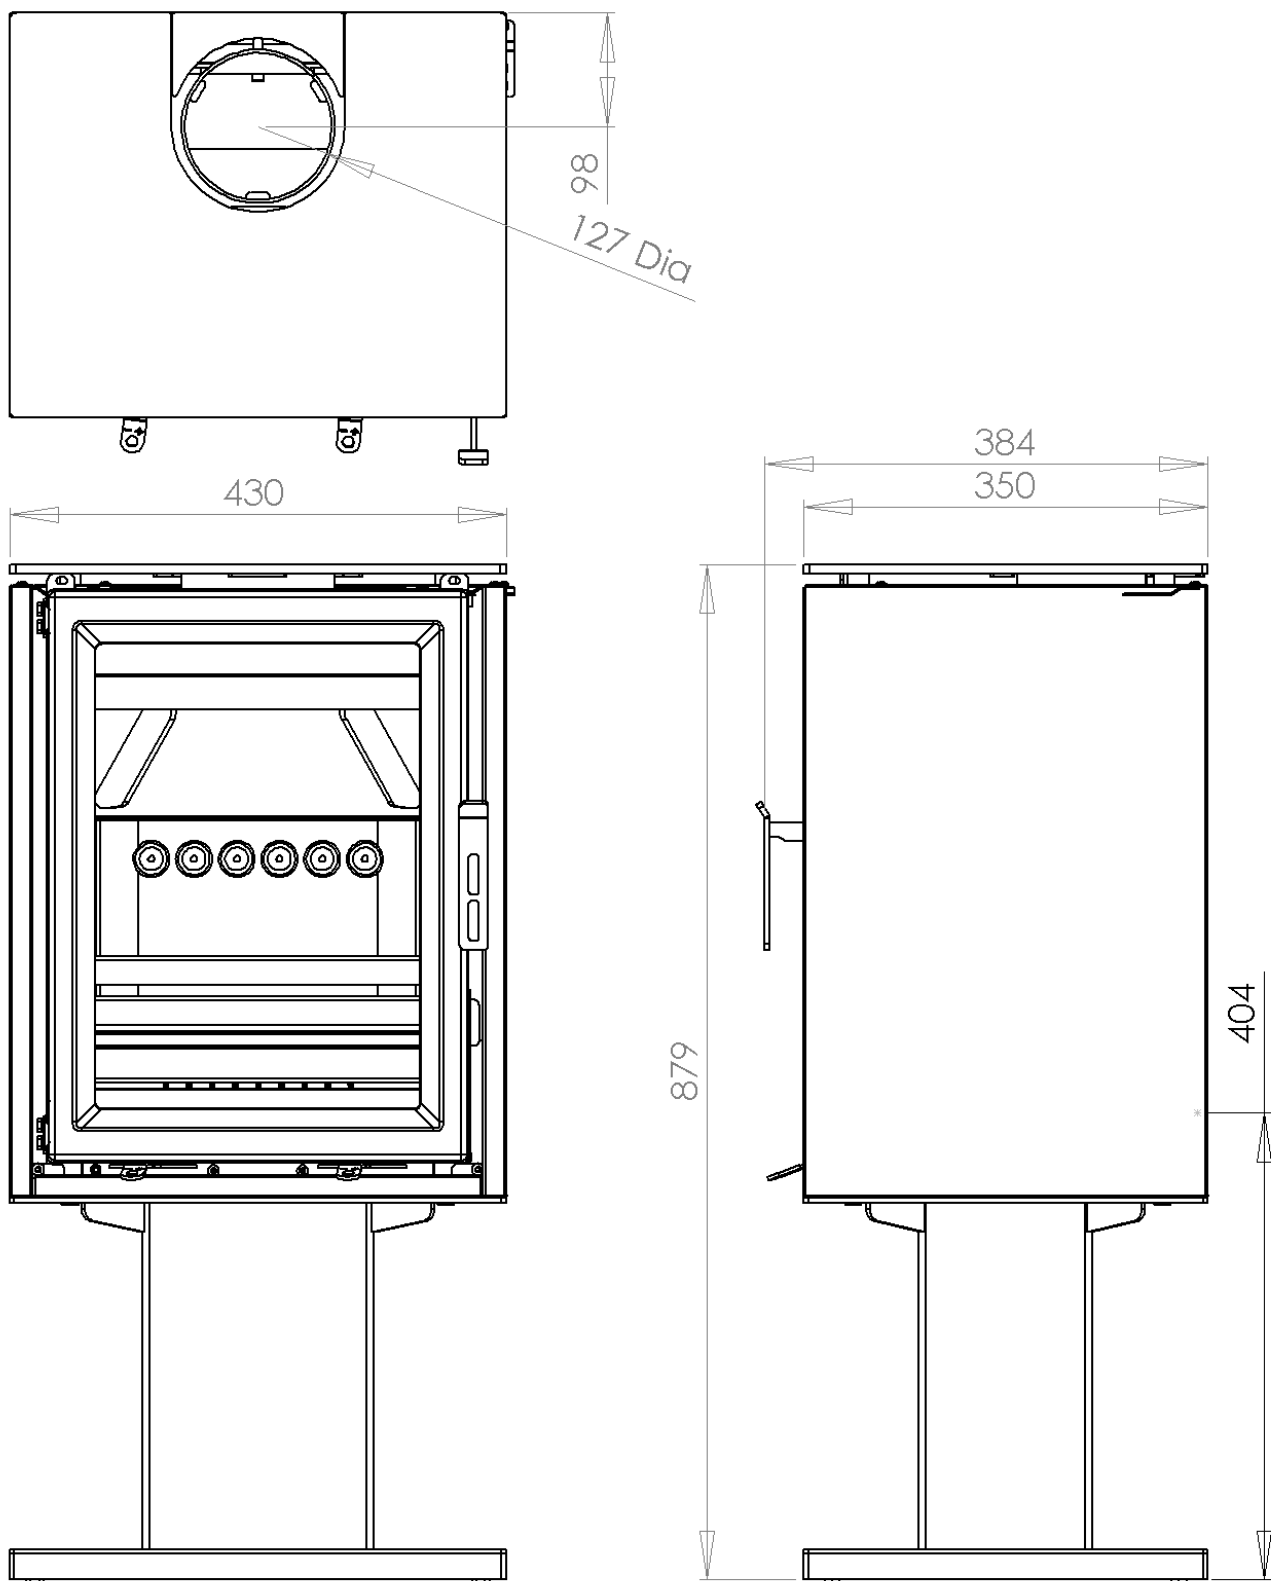

9.1 Ecostar 5 Stove firebox assembly Principal Dimensions

All Dimensions shown in mm.

9.3 Ecostar 5 with low stand Principal Dimensions

All Dimensions shown in mm.

9.5 Ecostar 5 with tall stand Principal Dimensions

9.7 Ecostar 5 with pedestal stand Principal Dimensions

9.9 Ecostar 5 with log store Principal Dimensions