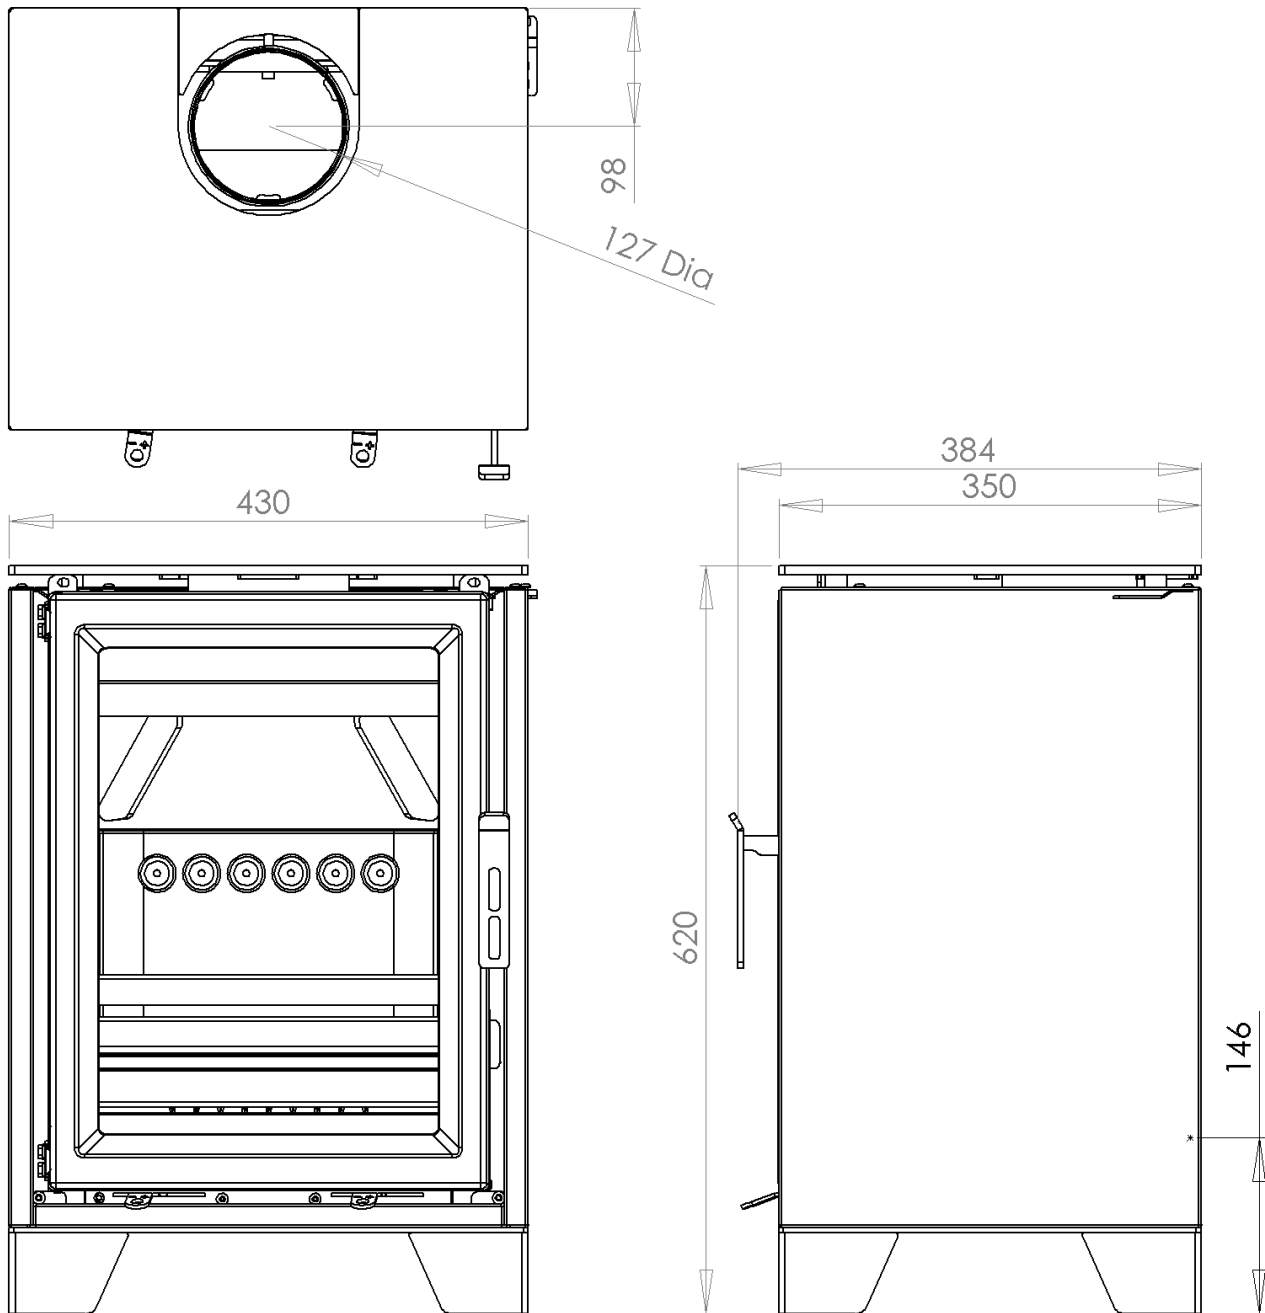

9.1 Ecostar 5 Stove firebox assembly Principal Dimensions

All Dimensions shown in mm.

9.3 Ecostar 5 with low stand Principal Dimensions

All Dimensions shown in mm.

9.5 Ecostar 5 with tall stand Principal Dimensions

9.7 Ecostar 5 with pedestal stand Principal Dimensions

9.9 Ecostar 5 with log store Principal Dimensions