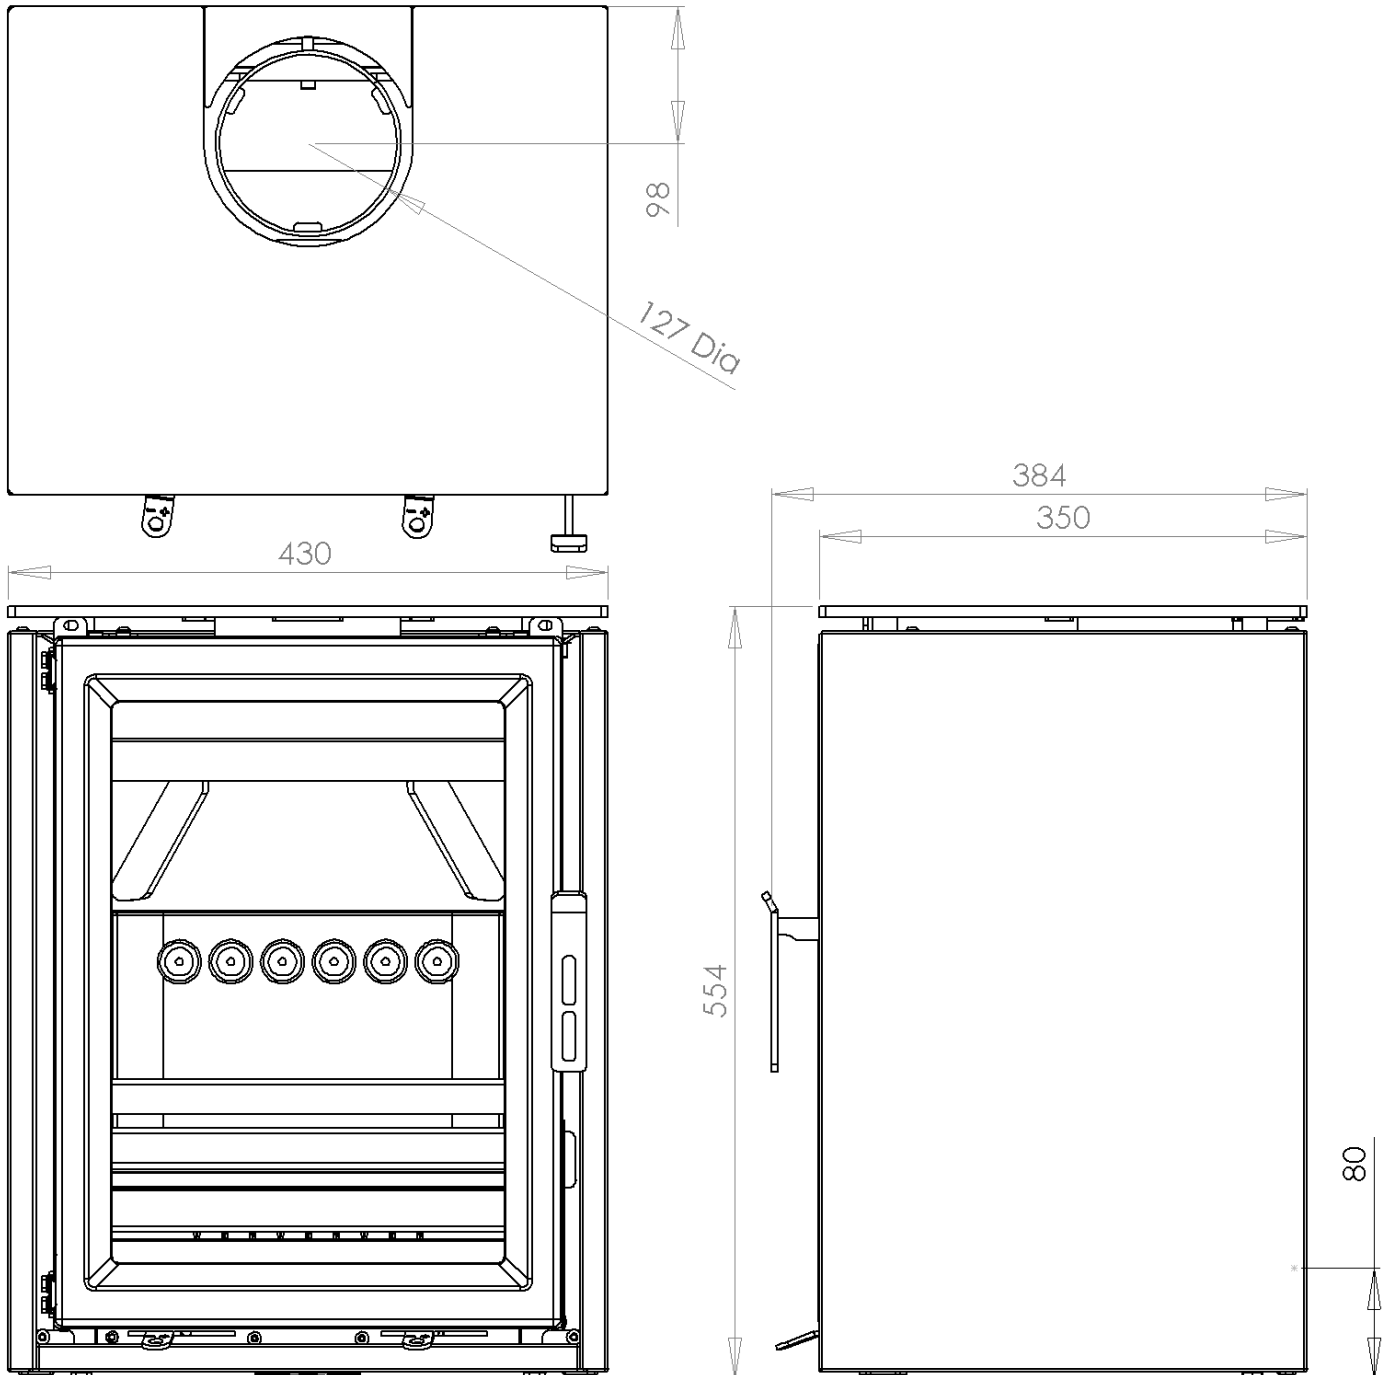

9.1 Ecostar 5 Stove firebox assembly Principal Dimensions

All Dimensions shown in mm.

9.3 Ecostar 5 with low stand Principal Dimensions

All Dimensions shown in mm.

9.5 Ecostar 5 with tall stand Principal Dimensions

9.7 Ecostar 5 with pedestal stand Principal Dimensions

9.9 Ecostar 5 with log store Principal Dimensions