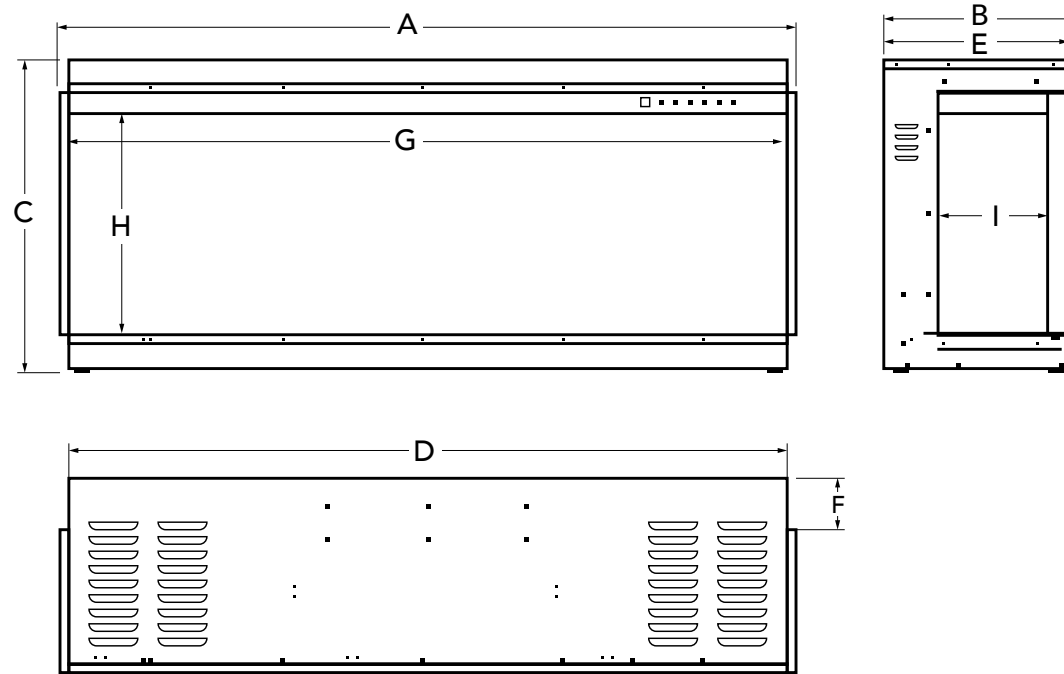

AFMETINGEN TRU VIZION PANO

Afmetingen									
	A	B	C	D	E	F	G	H	I
TVP70	735	317	724	705	302	90	7000	567	180
TVP125	1270	332	540	1240	317	90	1235	381	195
TVP150	1524	332	540	1494	317	90	1489	381	195
TVP200	2000	332	540	1970	317	90	1965	381	195

De maten zijn in millimeters en zijn onderhevig aan zeer kleine tolerantieafwijkingen.