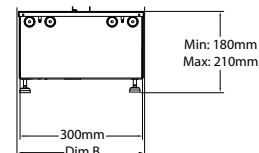

Cassette 1000 retail Multi Optimyst

230V/50Hz | 470 Watt

Experience Better Living

Afmetingen

DIMENSIES

	Breedte (cm)	Hoogte (cm)	Diepte (cm)
Cassette 500 (retail)	51	23	30
Cassette 1000 (retail)	101	23	30

Specificaties