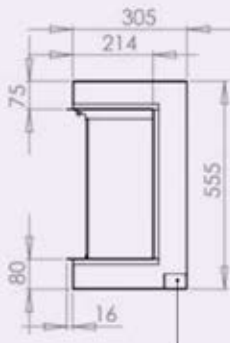

## i1000e Deep three sided arrangement

Cable and mood light entry