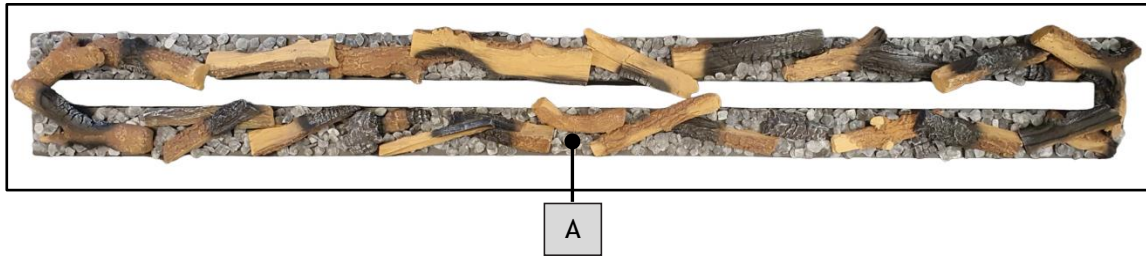

Decoration instruction card e-SliM linear 2200/450 I

Decoration instruction card e-SliM linear 2200/450 I

www.faberfires.com

contact@faberfires.com

Saturnus 8
Postbus 219

NL - 8448 CC Heerenveen
NL - 8440 AE Heerenveen