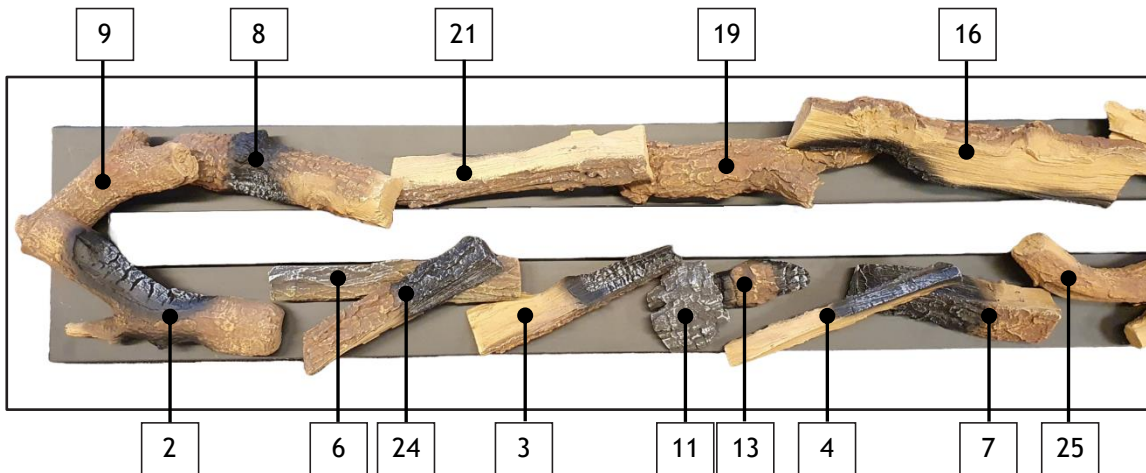

Decoration instruction card e-SliM linear 2200/450 I

Decoration instruction card e-SliM linear 2200/450 I

www.faberfires.com

contact@faberfires.com

Saturnus 8
Postbus 219

NL - 8448 CC Heerenveen
NL - 8440 AE Heerenveen