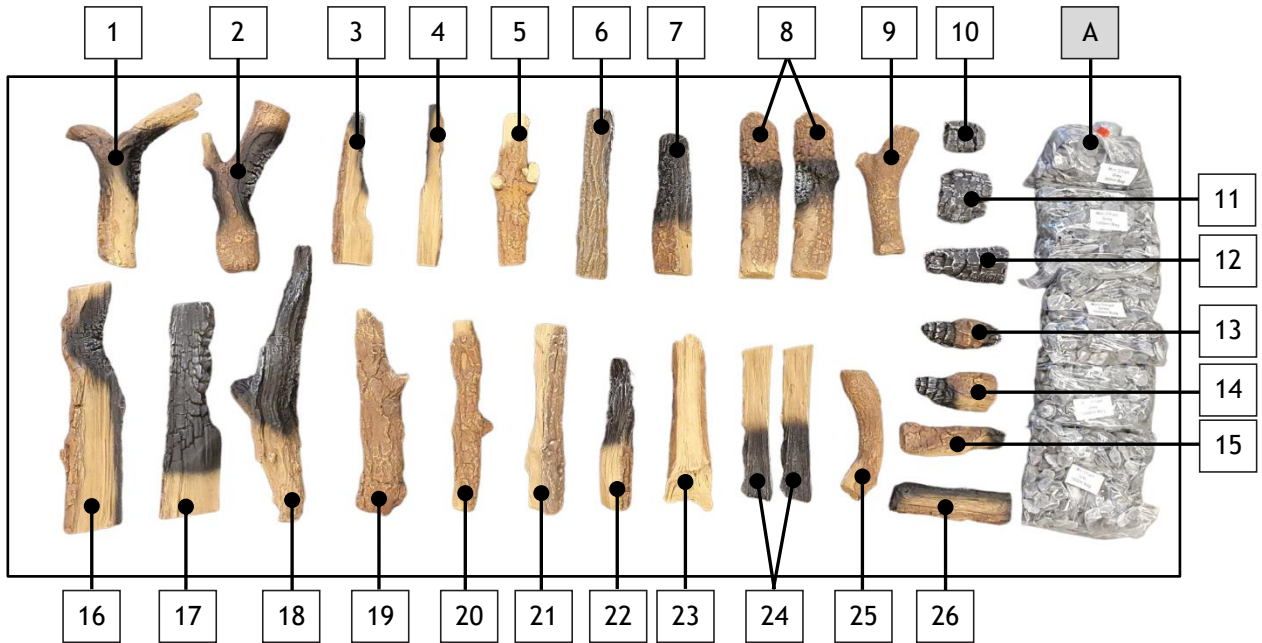

Decoration instruction card e-SliM linear 2200/450 I

Decoration instruction card e-SliM linear 2200/450 I

www.faberfires.com

contact@faberfires.com

Saturnus 8
Postbus 219

NL - 8448 CC Heerenveen
NL - 8440 AE Heerenveen