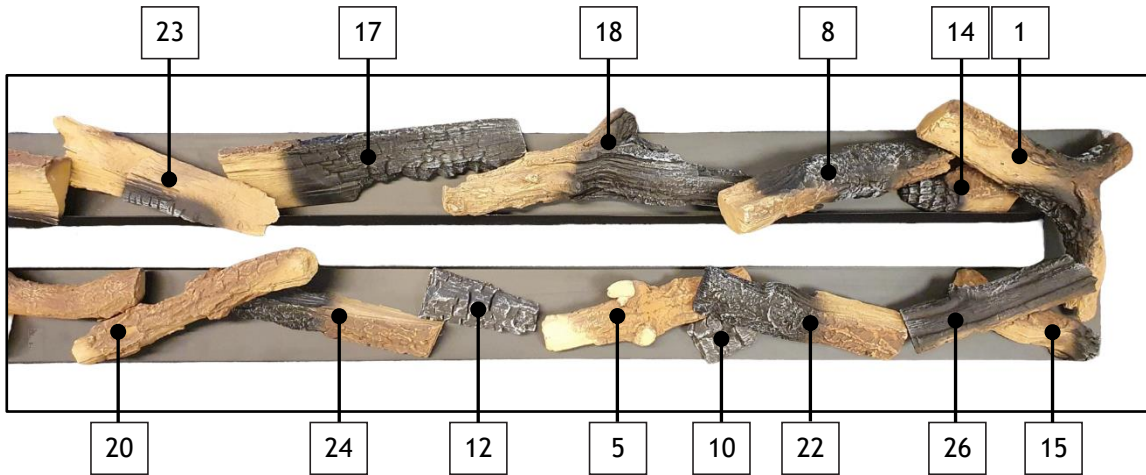

Decoration instruction card e-SliM linear 2200/450 I

Decoration instruction card e-SliM linear 2200/450 I

www.faberfires.com

contact@faberfires.com

Saturnus 8
Postbus 219

NL - 8448 CC Heerenveen
NL - 8440 AE Heerenveen