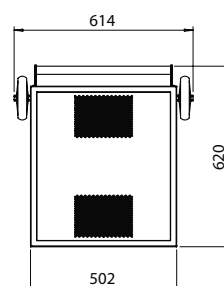

There is **so much to tell...**