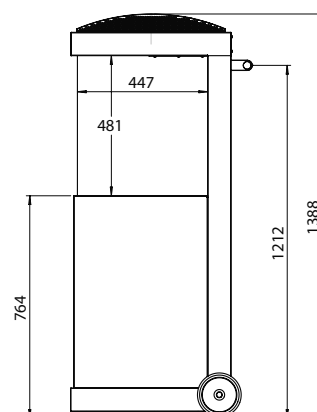

There is **so much to tell...**