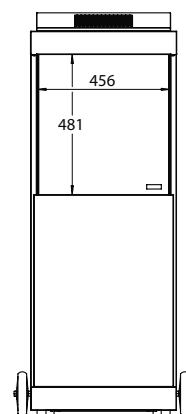

There is **so much to tell...**