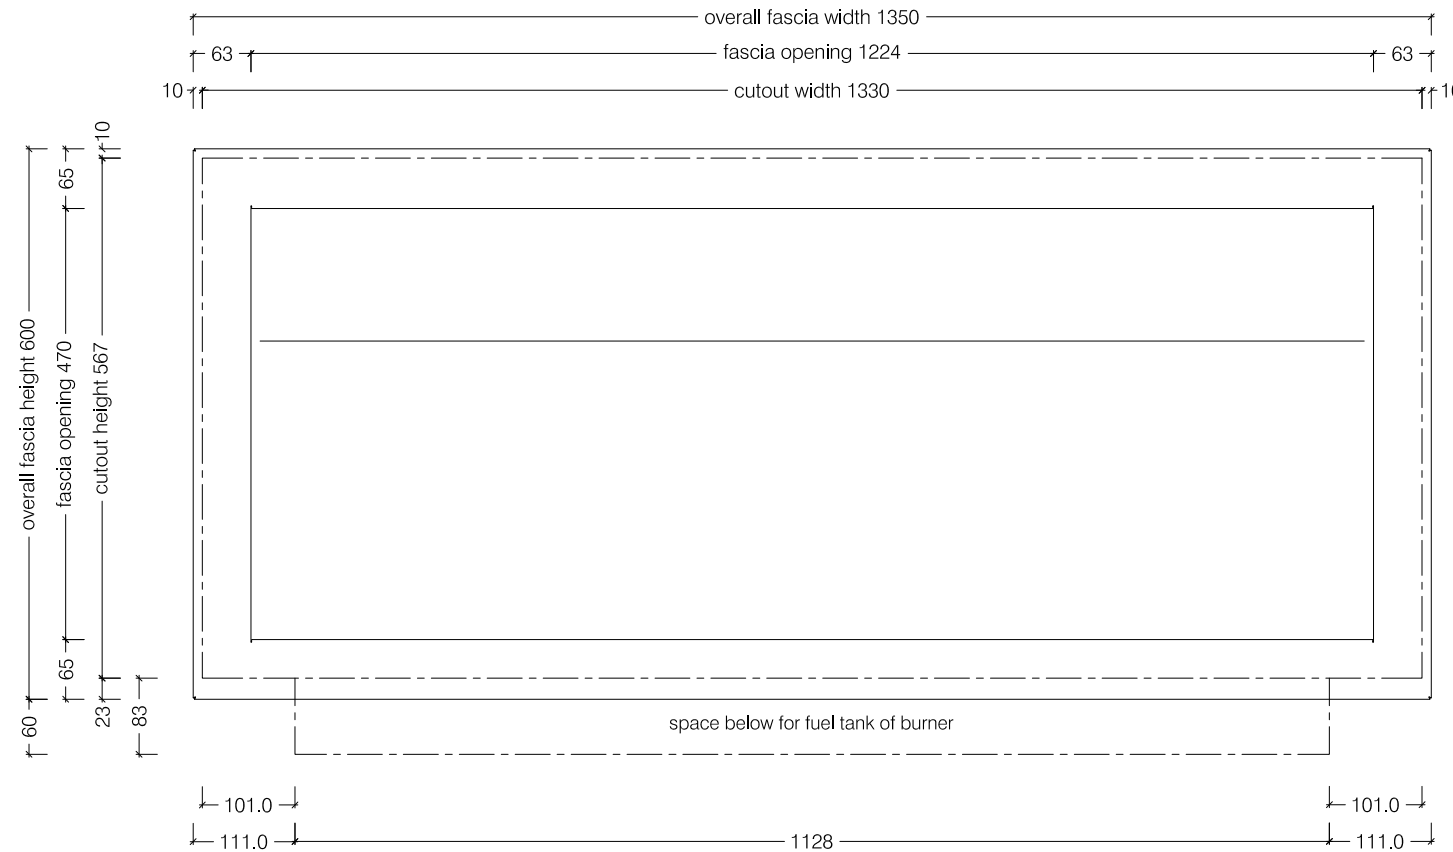

Top View

Front View

Side View

1350 Slimline Firebox for 1100 Slimline Burner