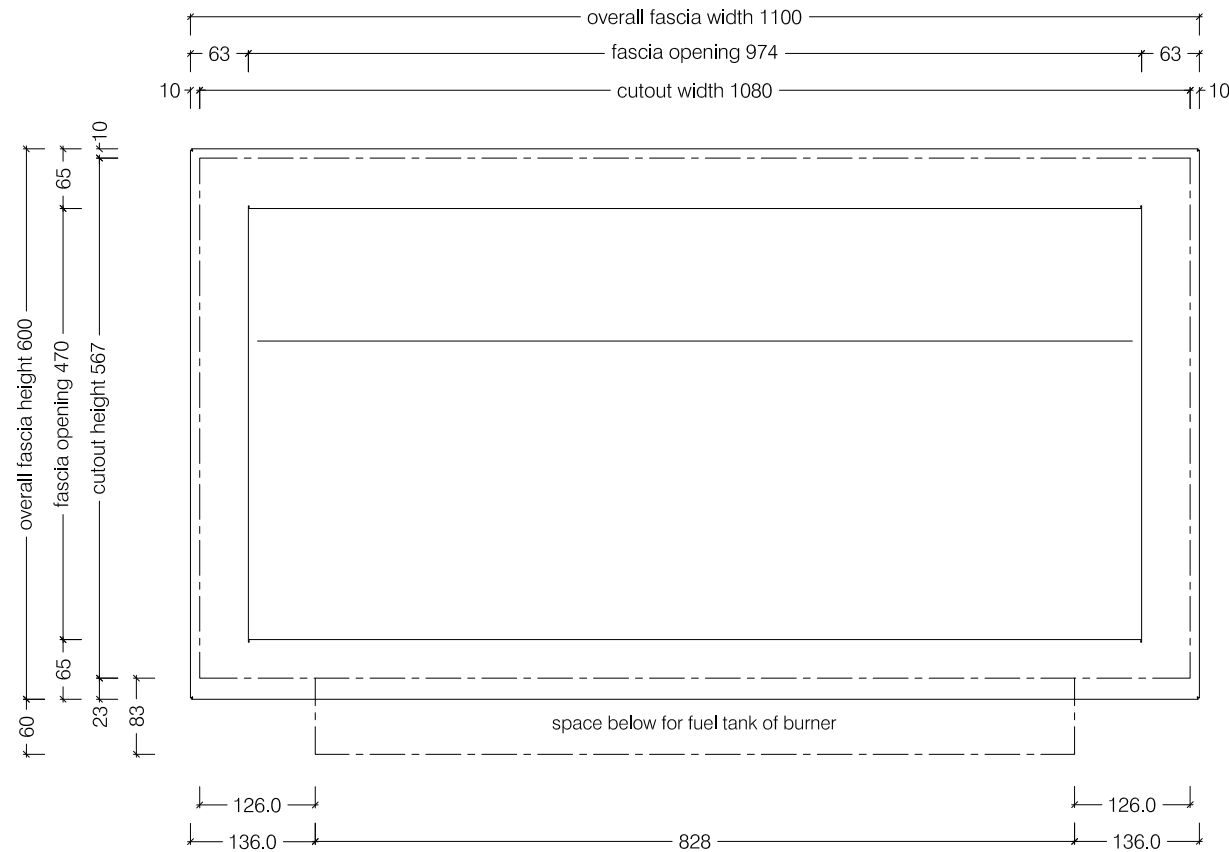

Top View

Front View

Side View

## 1100 Slimline Firebox for 800 Slimline Burner