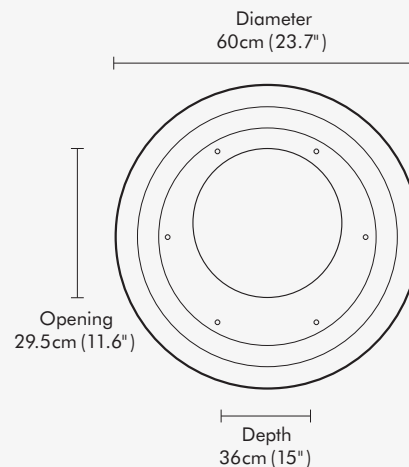

TECHNICAL SPECIFICATIONS

Mounting Bracket

- 316 Marine Grade
  Stainless Steel Mirror Finish