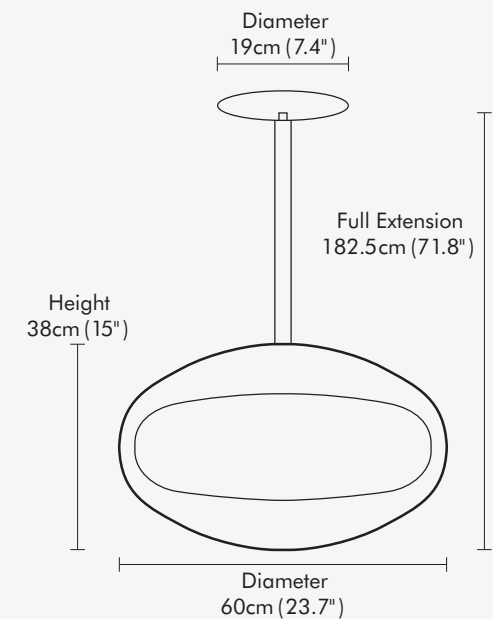

3.0 kW
OUTPUT

360°
ROTATION

CONVERTS
TO PEDESTAL

COCOON AERIS

TECHNICAL SPECIFICATIONS

ADJUSTABLE HANGING POLE

- 6 height positions
- Full extension 142cm (56" in)

HEIGHT POSITIONS

- 98.5cm (38.8" in) - minimum extension
- 134.5cm (53" in)
- 125.5cm (49.4" in)
- 116.5cm (45.8" in)
- 107.5cm (42.3" in)
- 182.5cm (72" in) - full extension

ACCESSORIES

Extension poles for high ceilings: