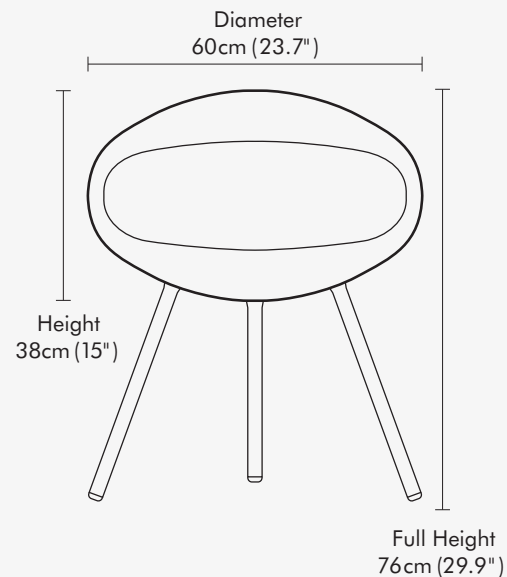

TECHNICAL SPECIFICATIONS