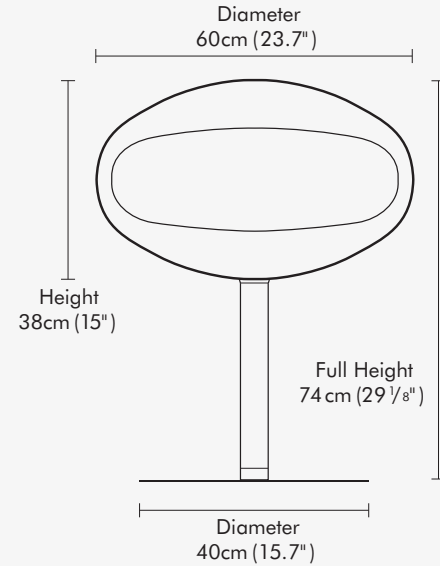

TECHNICAL SPECIFICATIONS

Pedestal

- 316 Marine Grade
  Stainless Steel Hairline Finish
- Black Mild Steel