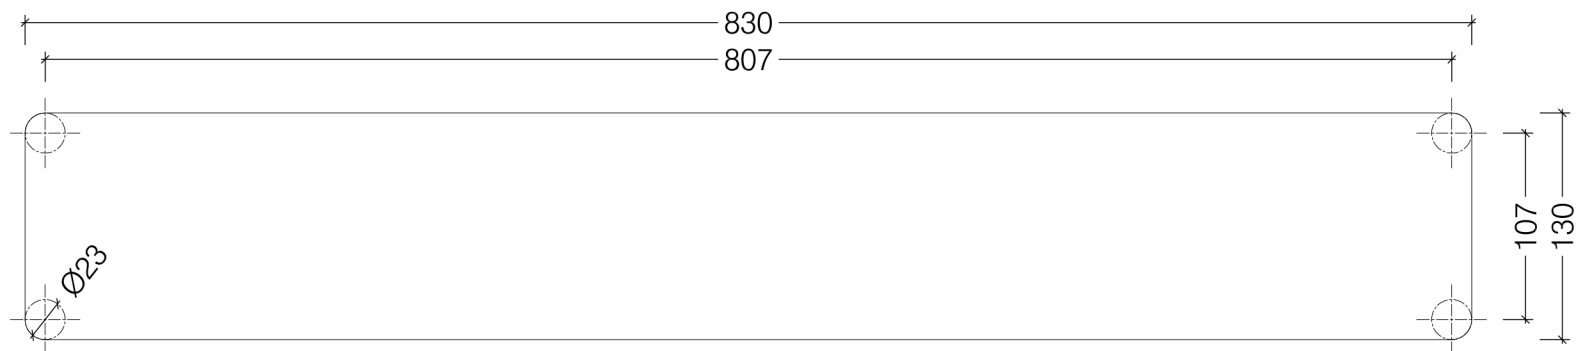

Top View

Front View

Side View

Slimline 800 Biofuel Burner With Mount Plate

© This drawing is copyright and remains the property of iconFires. It may not be retained, copied or used without written consent.