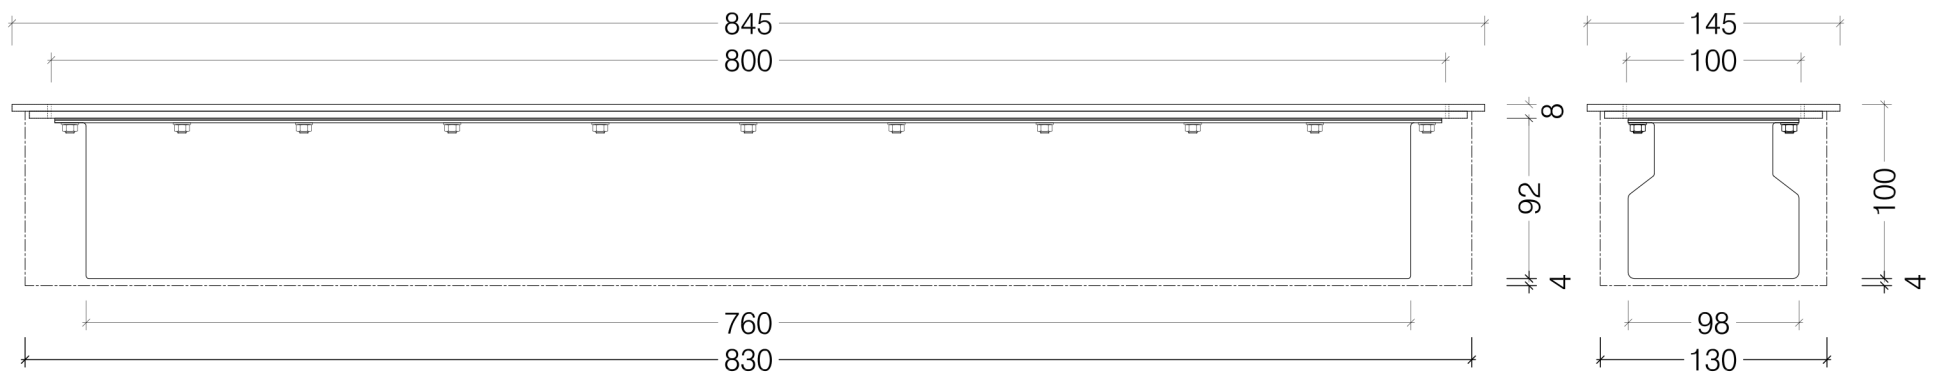

Top View

Front View

Side View

Slimline 800 Biofuel Burner With Mount Plate

© This drawing is copyright and remains the property of iconFires. It may not be retained, copied or used without written consent.