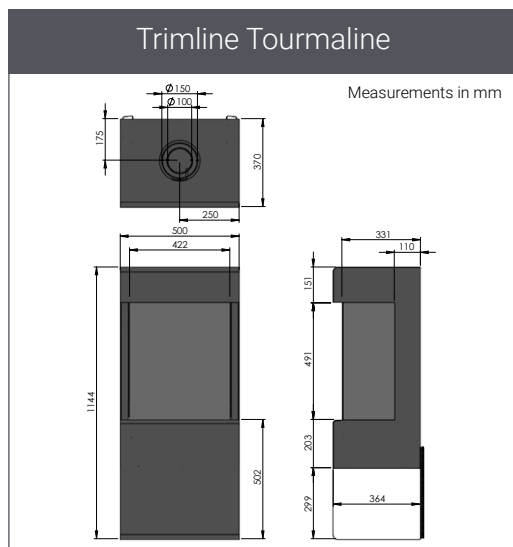

Installation details

Concentric flue Deco system

Using the THC-CC Deco double wall chimney system the flue gases are safely transported to the outside and fresh combustion-air is pulled inside the appliance. Balanced flue appliances can be installed using a wall terminal so no traditional chimney is needed. THC-CC Deco is made of high quality stainless steel and approved according CE standards in combination with the Trimline appliances.

Balanced flue gas fire

One of the most innovative aspects of Trimline Tourmaline is that there is no need for an existing chimney to be present. This is all down to the clever features of our balanced flue gas fire, that is fully room sealed. Not only does this make for a highly efficient and safe appliance, but when combined with our concentric flue system, our fires can be positioned in virtually any part of your home with a relatively simple 'chimney breast' built around it. A direct wall outlet from the back of the fire makes the installation even easier.