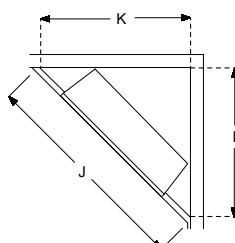

**Revillusion firebox 30"**

210357 / 5011139210357

**Revillusion firebox 30" concrete**

211842 / 5011139211842

**Revillusion firebox 36"**

210364 / 5011139210364

Rough-In Framing Dimensions

Firebox Dimensions

	RBF30	RBF36
A	12 1/2" (318 mm)	12 1/2" (318 mm)
B	30 5/8" (778 mm)	36 5/8" (930 mm)
C	26 3/16" (665 mm)	26 3/16" (665 mm)
D	25 3/4" (654 mm)	25 3/4" (654 mm)
E	12" (306 mm)	12" (306 mm)
F	29 3/8" (746 mm)	35 3/8" (898 mm)
G	31 1/8" (792 mm)	37 1/8" (944 mm)
H	22 3/4" (578 mm)	22 3/4" (578 mm)
I	26 5/8" (676 mm)	26 5/8" (674 mm)
J	54 1/4" (1378 mm)	60" (1524 mm)
K	38 1/2" (978 mm)	42 1/2" (1080 mm)
L	38 1/2" (978 mm)	42 1/2" (1080 mm)