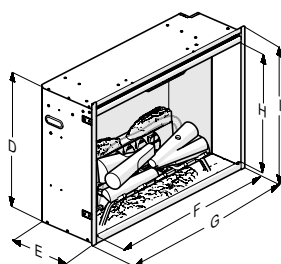

**Revillusion firebox 30"**

210357 / 5011139210357

**Revillusion firebox 30" concrete**

211842 / 5011139211842

**Revillusion firebox 36"**

210364 / 5011139210364

Rough-In Framing Dimensions

Firebox Dimensions

	RBF30	RBF36
A	12 1/2" (318 mm)	12 1/2" (318 mm)
B	30 5/8" (778 mm)	36 5/8" (930 mm)
C	26 3/16" (665 mm)	26 3/16" (665 mm)
D	25 3/4" (654 mm)	25 3/4" (654 mm)
E	12" (306 mm)	12" (306 mm)
F	29 3/8" (746 mm)	35 3/8" (898 mm)
G	31 1/8" (792 mm)	37 1/8" (944 mm)
H	22 3/4" (578 mm)	22 3/4" (578 mm)
I	26 5/8" (676 mm)	26 5/8" (674 mm)
J	54 1/4" (1378 mm)	60" (1524 mm)
K	38 1/2" (978 mm)	42 1/2" (1080 mm)
L	38 1/2" (978 mm)	42 1/2" (1080 mm)