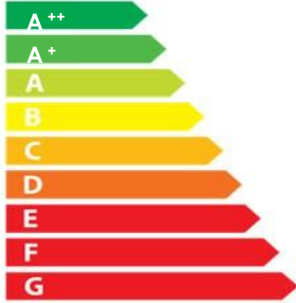

ENERG Y UA
енергия · ενέργεια
IE IA

BLACKLINE

C5 P08

A⁺

Three icons in a row: a window, a lamp, and a heater. To the right of these icons, the number **4,9** is displayed in a large font, with **kW** below it.