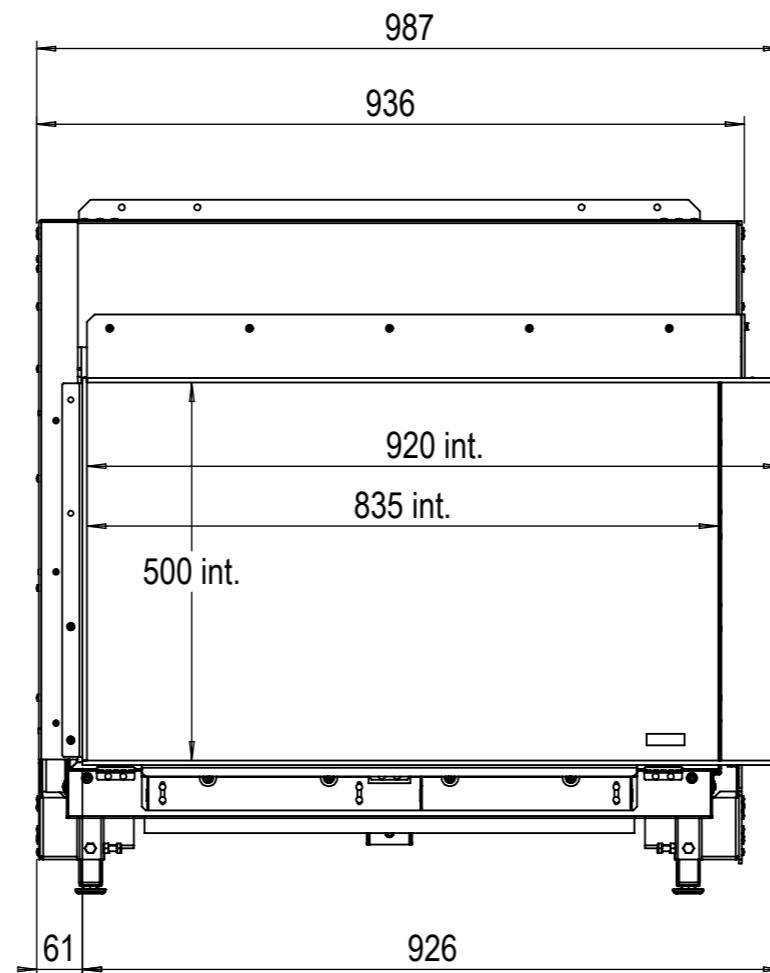

\* For version with 100mm coverstrip, add 50mm to dimensions with star (\*)

**Glen Dimplex Benelux BV**

P.O. box 219, NL-8440 AE Heerenveen Tel.: +31(0)513 656500 Fax: +31(0)513 656531