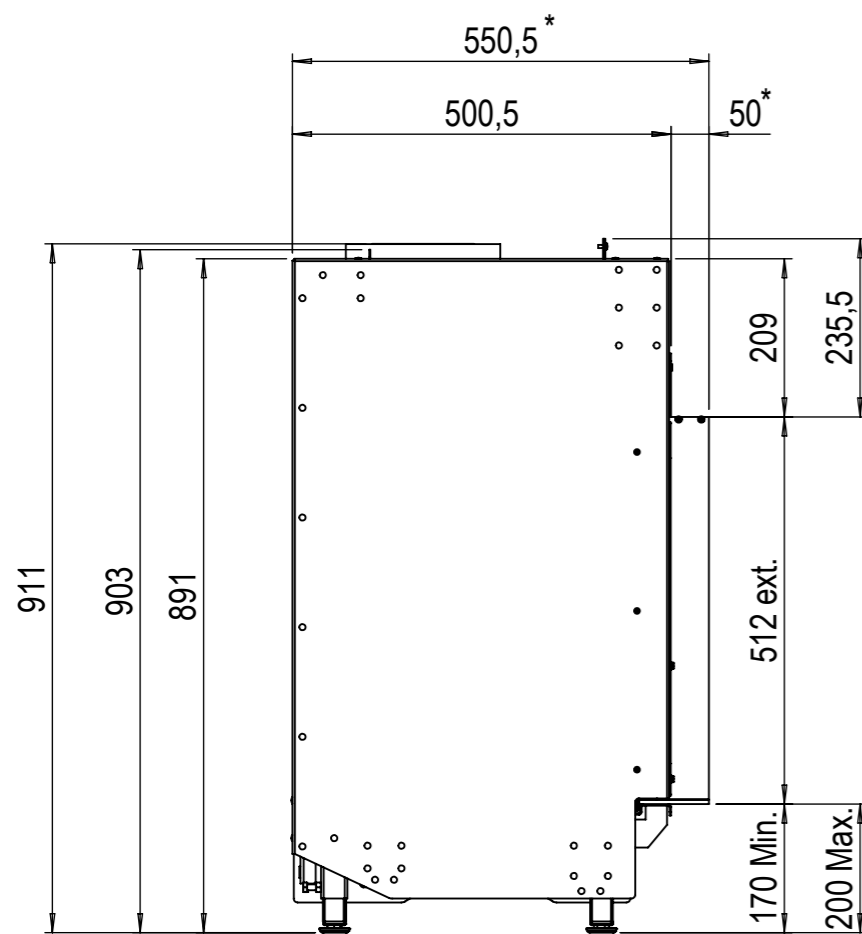

\* For version with 100mm coverstrip, add 50mm to dimensions with star (\*)

**Glen Dimplex Benelux BV**

P.O. box 219, NL-8440 AE Heerenveen Tel.: +31(0)513 656500 Fax: +31(0)513 656531