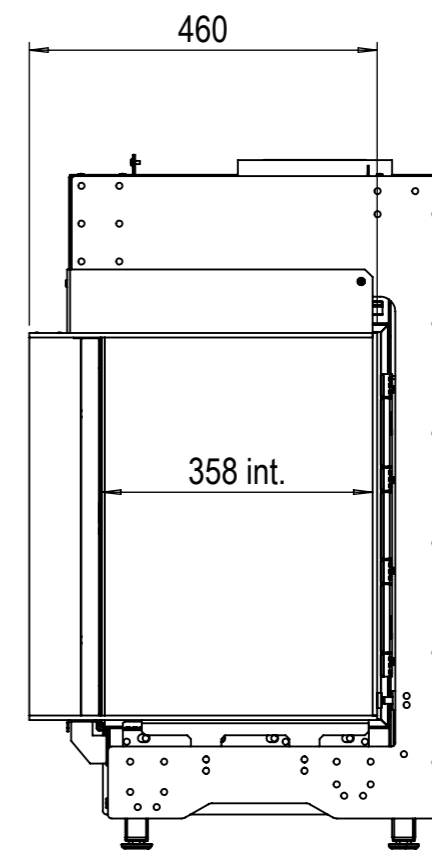

\* For version with 100mm coverstrip, add 50mm to dimensions with star (\*)

**Glen Dimplex Benelux BV**

P.O. box 219, NL-8440 AE Heerenveen Tel.: +31(0)513 656500 Fax: +31(0)513 656531