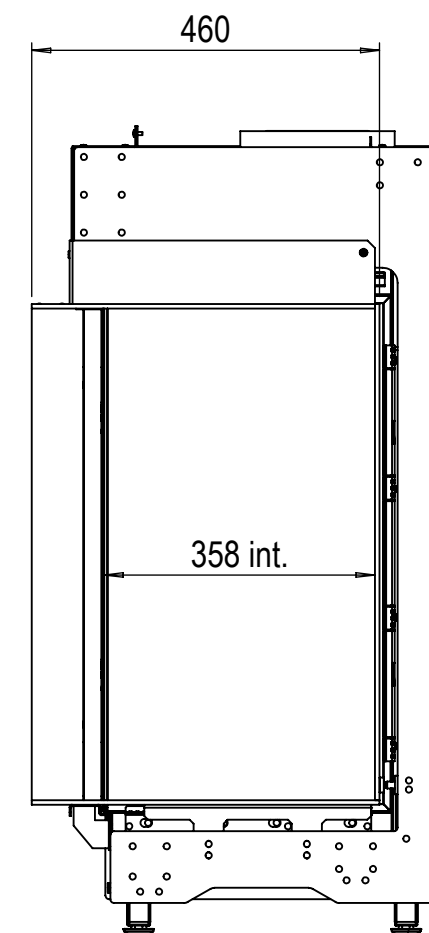

* For version with 100mm coverstrip, add 50mm to dimensions with star (*)

Glen Dimplex Benelux BV

P.O. box 219, NL-8440 AE Heerenveen Tel.: +31(0)513 656500 Fax: +31(0)513 656531