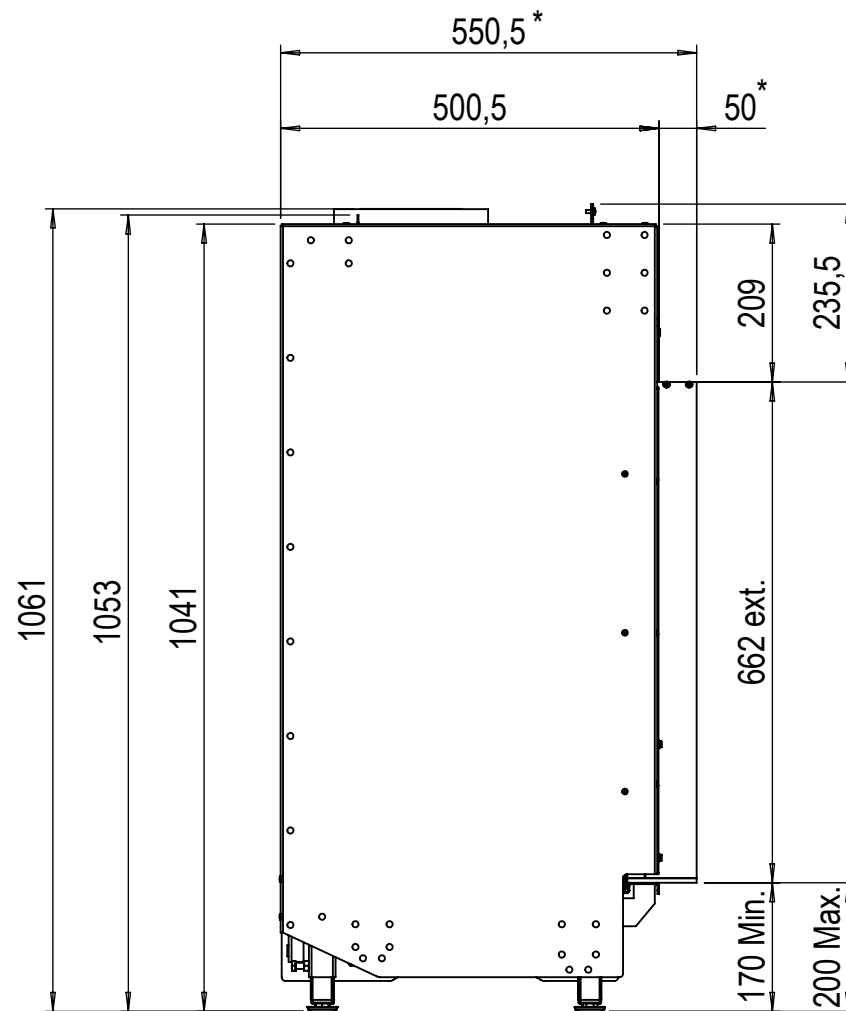

* For version with 100mm coverstrip, add 50mm to dimensions with star (*)

Glen Dimplex Benelux BV

P.O. box 219, NL-8440 AE Heerenveen Tel.: +31(0)513 656500 Fax: +31(0)513 656531