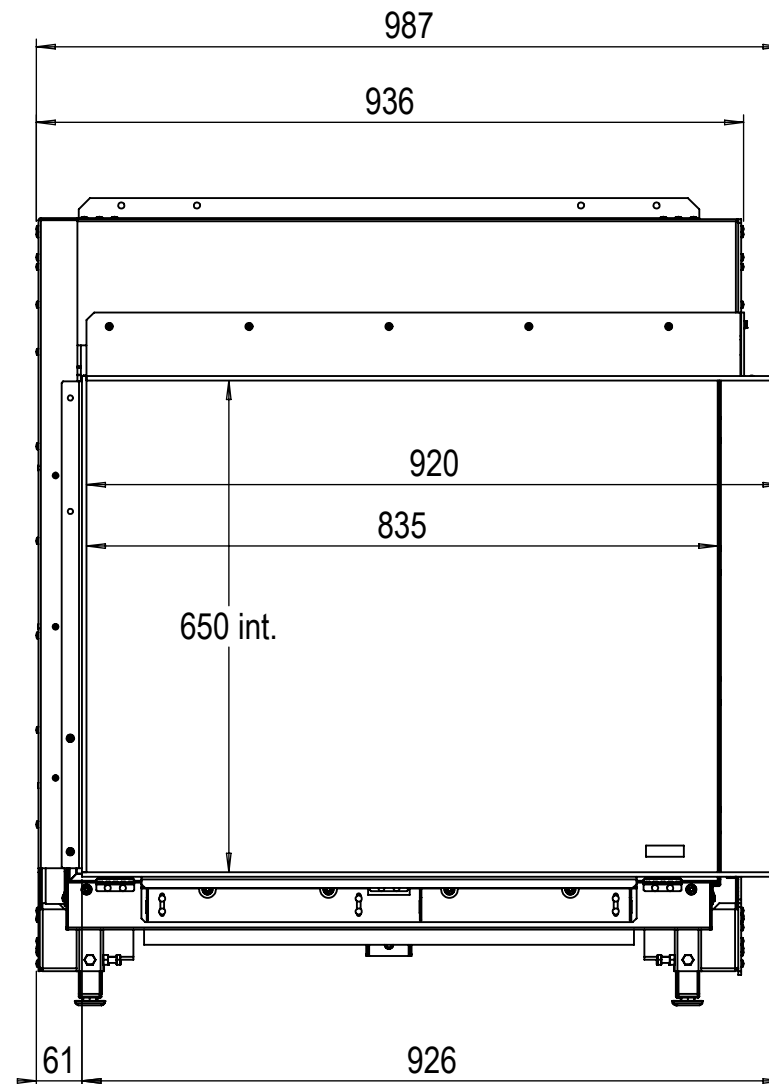

* For version with 100mm coverstrip, add 50mm to dimensions with star (*)

Glen Dimplex Benelux BV

P.O. box 219, NL-8440 AE Heerenveen Tel.: +31(0)513 656500 Fax: +31(0)513 656531