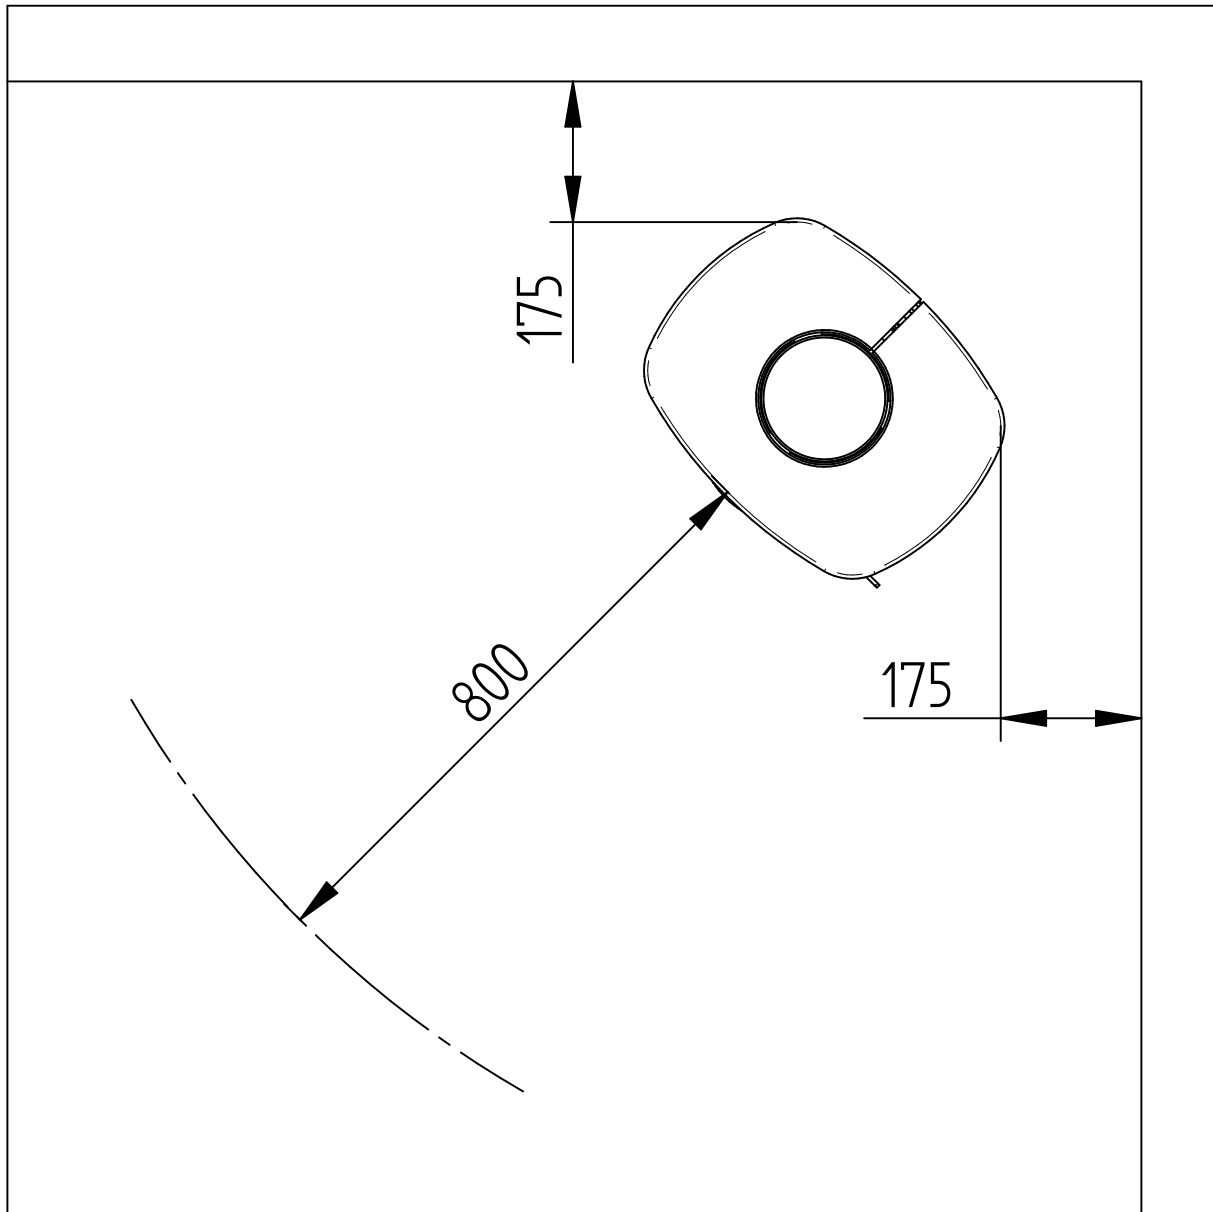

Model:

Senza Soapstone w/ sideglass

Sheet/Sheets:

1 / 2

Straight behind - with and without insulated flues

ACC EN13240

Test report: Senza 300-ELAB-1883 EN

Model:

Senza Soapstone w/ sideglass

Sheet/Sheets:

2 / 2

Corner - with and without insulated flues

ACC EN13240

Test report: Senza 300-ELAB-1883 EN