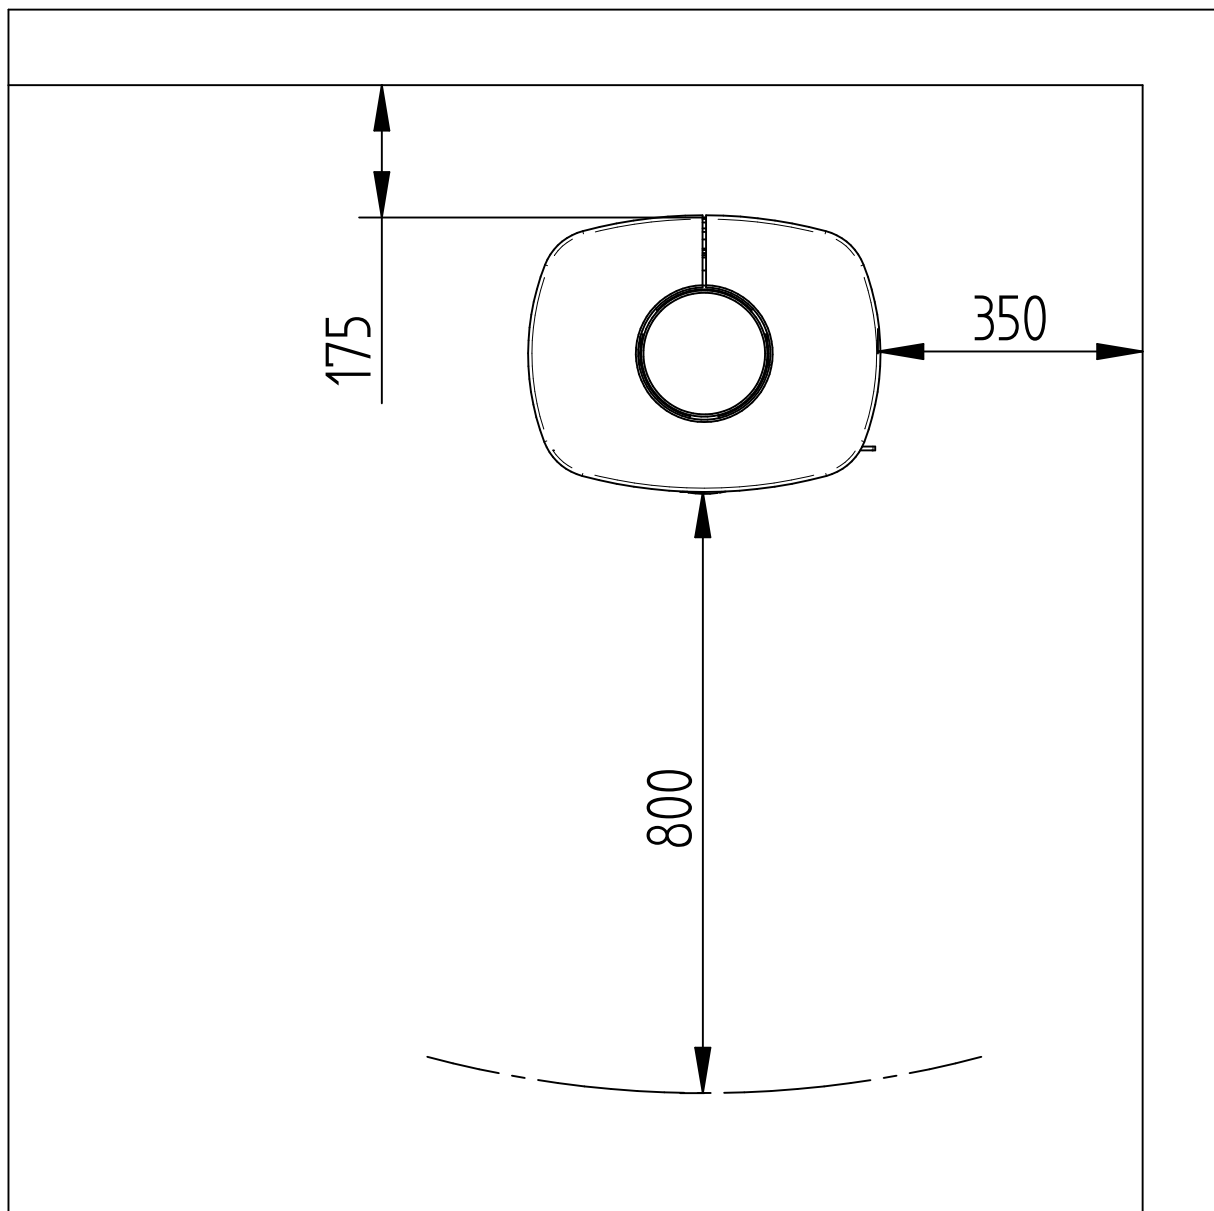

Model:

Senza Soapstone w/ sideglass

Sheet/Sheets:

1 / 2

Straight behind - with and without insulated flues

ACC EN13240

Test report: Senza 300-ELAB-1883 EN

Model:

Senza Soapstone w/ sideglass

Sheet/Sheets:

2 / 2

Corner - with and without insulated flues

ACC EN13240

Test report: Senza 300-ELAB-1883 EN